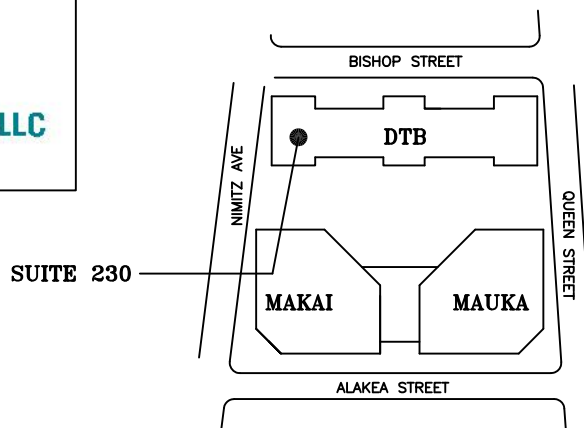

# PACIFIC GUARDIAN CENTER

(808)441-9757

SCALE: 1/16"=1'-0"

**DILLINGHAM  
TRANSPORTATION  
BUILDING  
SUITE 230**

2,570 Useable sq. ft.  
2,925 Rentable sq. ft.