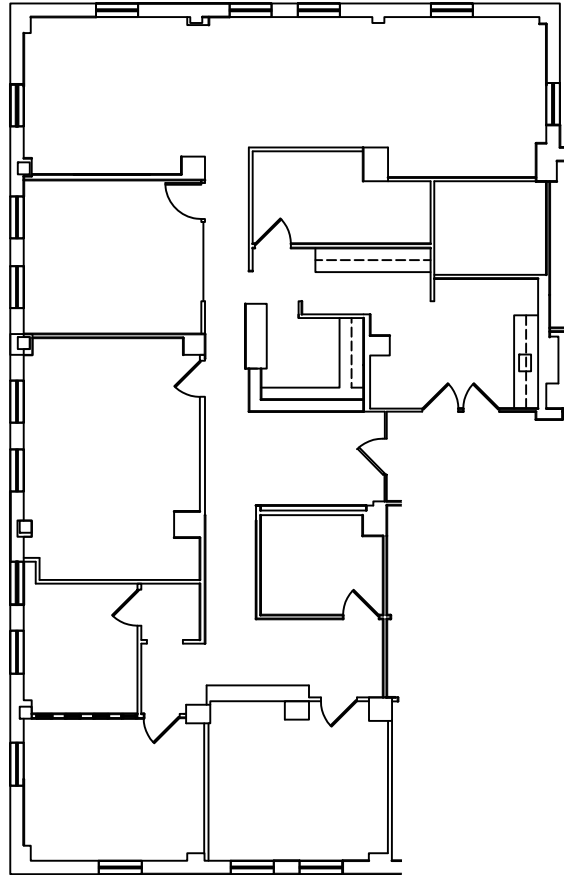

# PACIFIC GUARDIAN CENTER

(808)441-9757

SCALE: 1/16"=1'-0"

**DILLINGHAM  
TRANSPORTATION  
BUILDING  
SUITE 230**

2,570 Useable sq. ft.  
2,925 Rentable sq. ft.